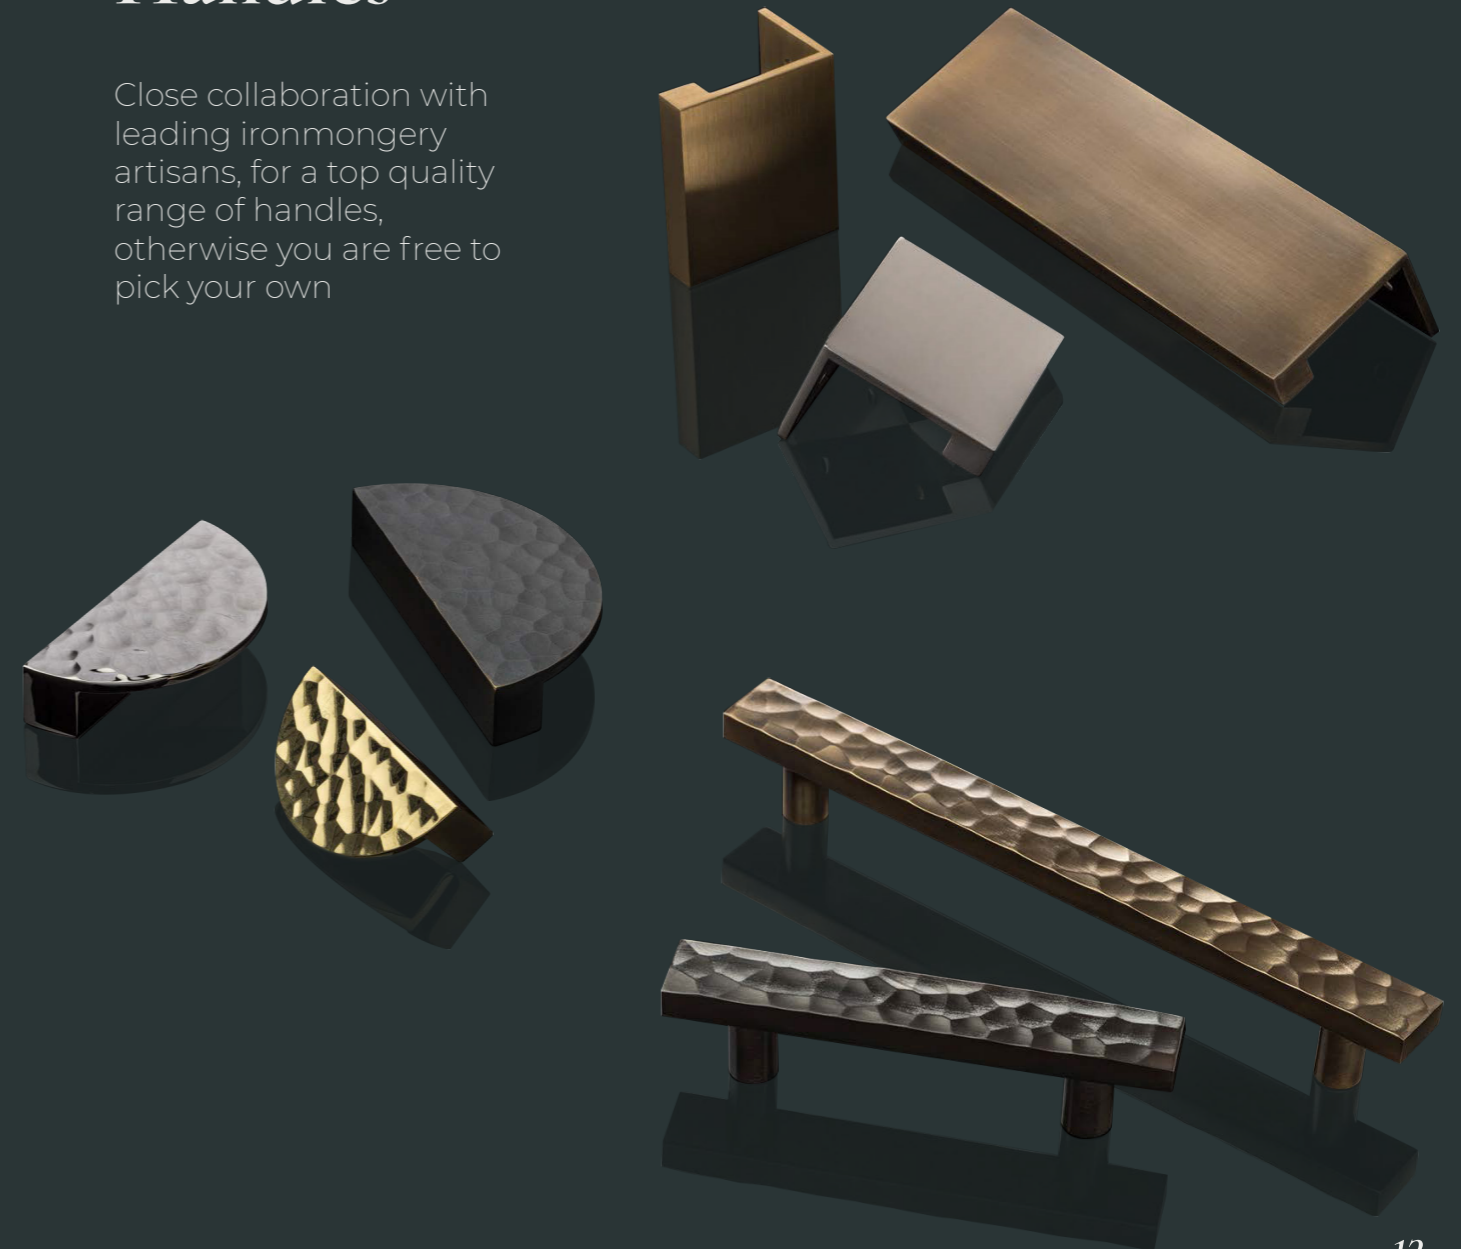

IT'S ALL IN THE DETAILS

From the hinges and hanging rails to the shelf lugs and lighting - we've scoured the market for the best and most innovative products there are so you don't have to.

Fittings

- Modern square profile hanging rail in either silver or black
- Top quality Blum soft close hinges available in either Silver or Onyx Black
- Silver or black finish non glare LED strips on soft start door sensors

Handles

Close collaboration with leading ironmongery artisans, for a top quality range of handles, otherwise you are free to pick your own

Accessories

- Storage boxes to get your wardrobes perfectly organised
- Large range of faux leather drawer dividers and inserts
- Optional pull out hanging pegs to create a convenient hanging spot