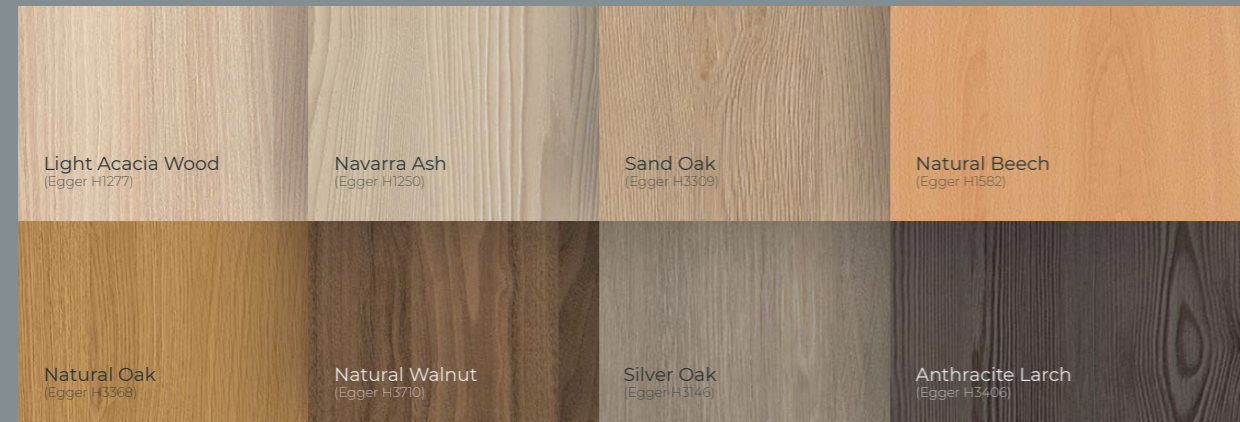

Options include:

MATERIAL
FRAME SIZES
METAL PANEL TRIMS

INSET FABRIC OR MIRROR
FINGER PULL PROFILES

Please refer to our specification sheet for full range of options.

AVAILABLE CARCASE FINISHES

Laminate - Solid Colours

* Textured as standard, but also available in Matt and Gloss

Laminate - Wood Grains

Painted Finishes

A hard wearing polyurethane paint mixed to match any colour of your choice

We can match to most well known brands, or a RAL number - just ask!

Laminate - Material Reproductions

Premium Laminates

Unique textures for a exquisite wardrobe

Real Wood Veneers

Available in a number of stained and lacquered finishes

Bespoke Veneers

Panels can be hand veneered to anything you choose

Ranges of veneers available from: