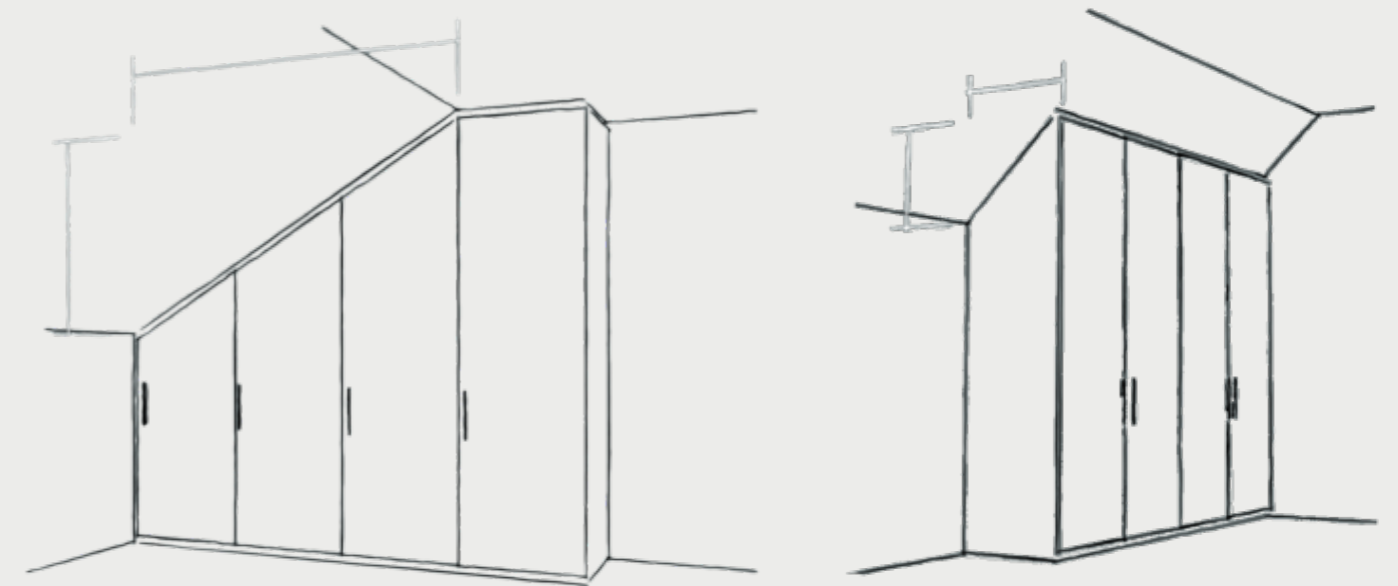

AS UNIQUE AS YOU

We understand everyone has their own style and tastes, therefore we don't try and guess what you like, but let you create it yourself!
With a huge range of internal and external designs and finishes, your wardrobe can be truly one of a kind.

You spend over a third of your life in a bedroom - make it your own.